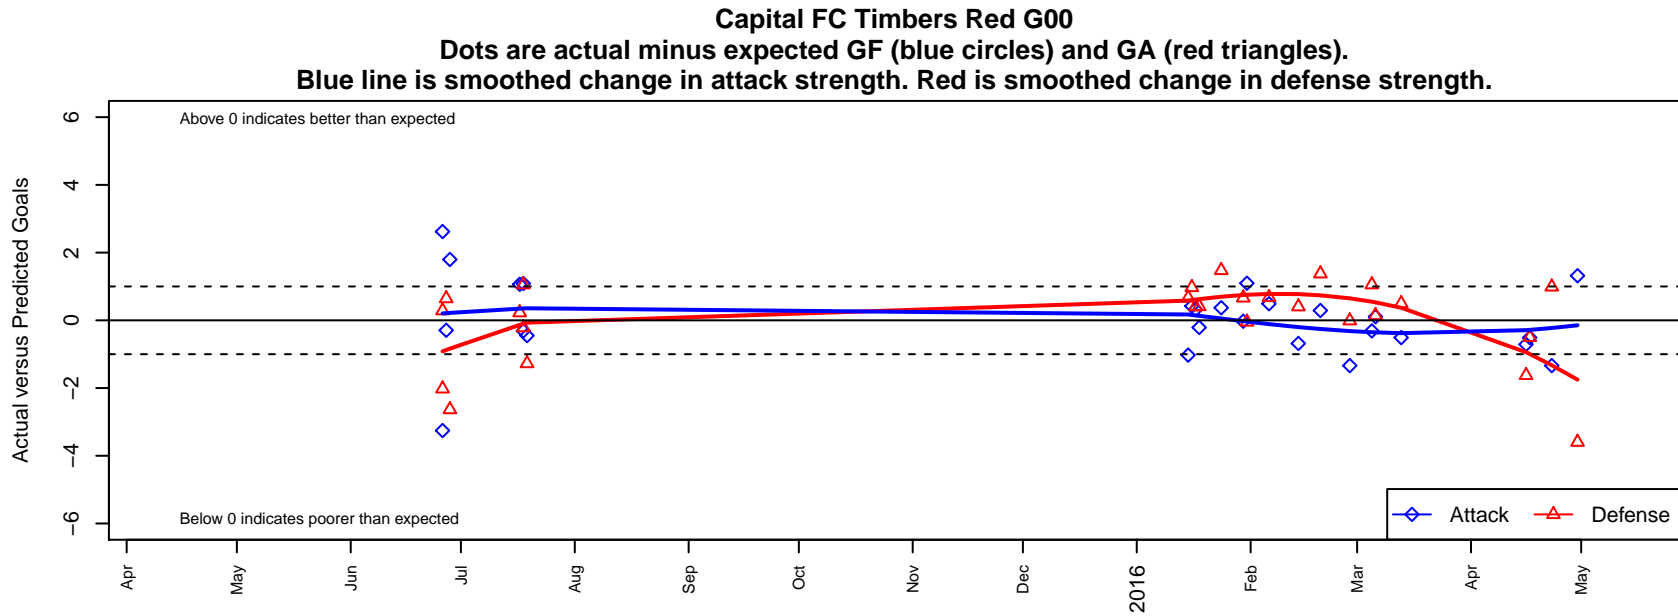

## Capital FC Timbers Red G00

Cascade Futbol Club/Capital FC  
 Salem, OR  
 G00 total strength=1375  
 attack=6.34 defense=8.52  
 fall league = PTT G00 Premier  
 notes= Crush; Anaya 2014

alt names used:  
 Capital FC Timbers G00 Crush  
 CFCT Crush  
 Capital FC Timbers Girls 2000 Red  
 Capitol Fc Timbers 2000G red/Crush  
 Capital FC Timbers Girls 2000 Red

Venues played:  
 2015 Capital Cup GU15  
 2015 Beaverton Cup GU15 Gold  
 2015 Portland Winter Showcase U15  
 2015 PTT G00 Premier  
 2015 OYS State Cup G00

**attack and defense variance (black dot)  
relative to other teams  
and top 10 in region**