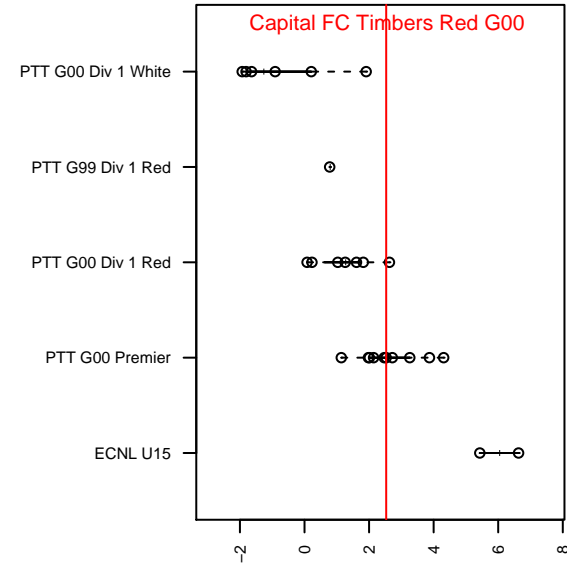

**attack and defense rating
relative to others at age
and all opponents in last 13 months**